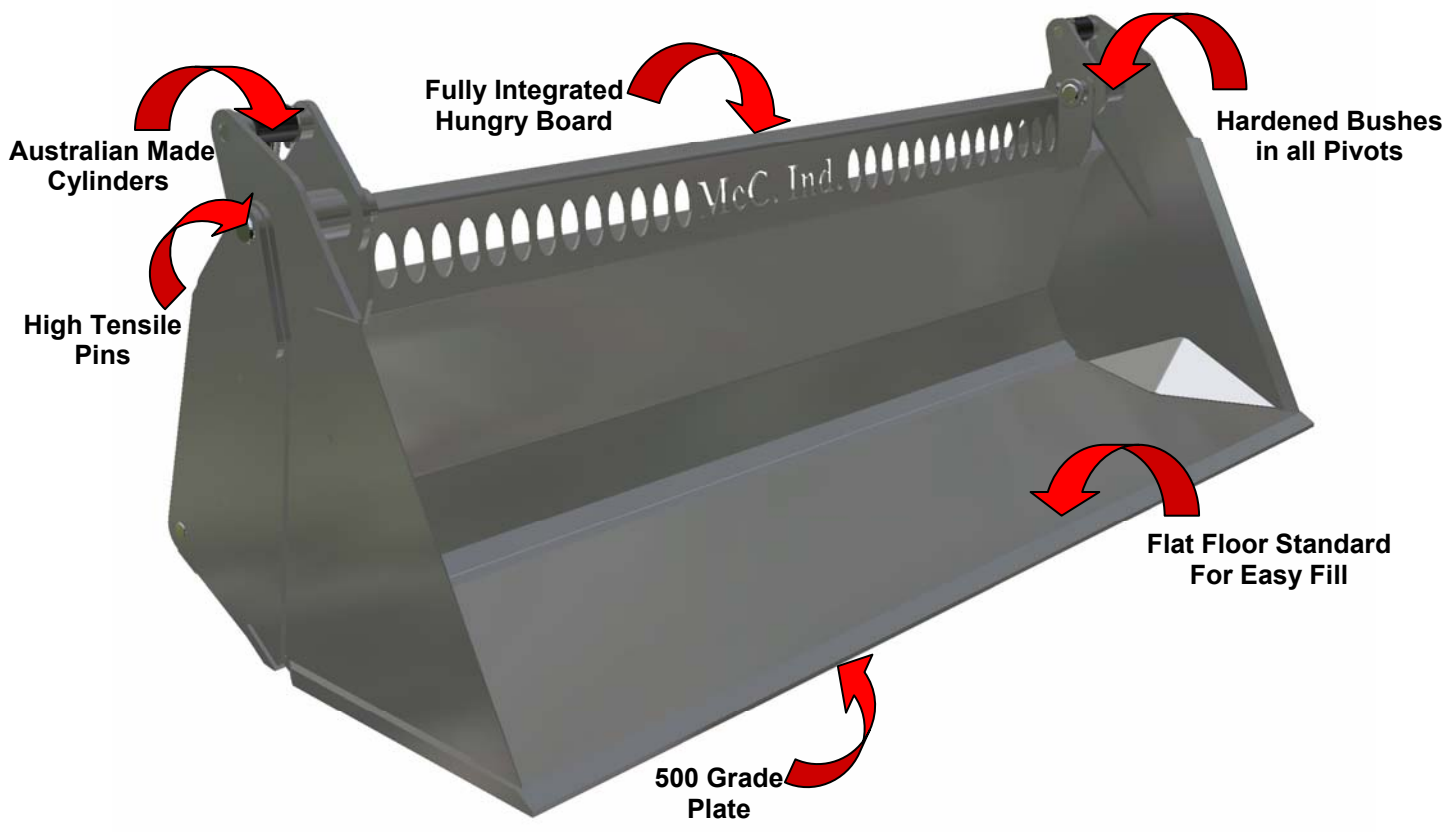

OPTIONAL EXTRAS -

- Bolt on Edge
- Teeth

**For All Enquiries
Call Your local Dealer!**

**PROUDLY AUSTRALIAN
OWNED AND MADE**

*Specialised Attachments for both the
Construction and Agricultural
Industries!*

Heavy Duty Blade / Blade Rake
With Optional Hydraulic Tilt &
Hydraulic Angle.
1800mm to 2700mm

Backhoe Attachment
Bucket Widths Available

Back Filling Blade with
Hydraulic Angle
1500mm to 2700mm

4 In 1 Bucket
1500mm to 2100mm