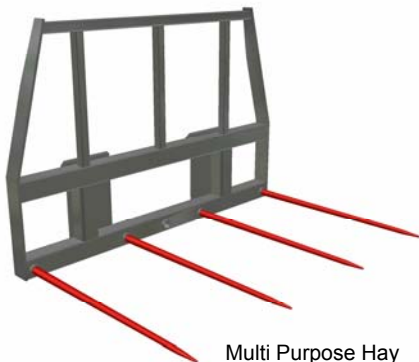

Heavy Duty Blade / Blade Rake
With Optional Hydraulic Tilt &
Hydraulic Angle.
1800mm to 2700mm

Backhoe Attachment
Bucket Widths Available

Back Filling Blade with
Hydraulic Angle
1500mm to 2700mm

4 In 1 Bucket
1500mm to 2100mm

- **Premium Products**
- **Durable**
- **Wide Range Available**
- **Full 24 Month Warranty** Conditions Apply
- **Quality Assured**
- **Prompt Delivery**
- **After Sales Support**

Post Hole
Digger

Multi Purpose Hay
Frame