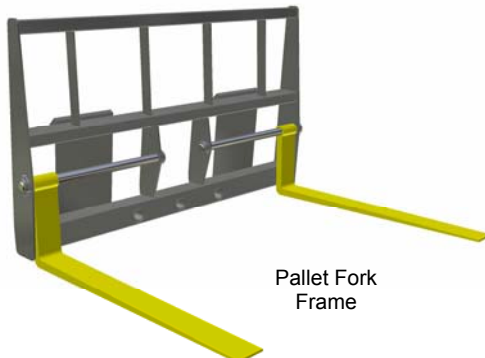

Pallet Fork
Frame