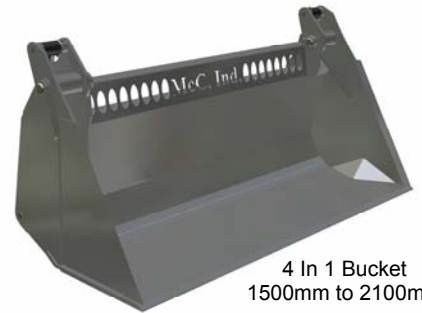

Heavy Duty Blade / Blade Rake
With Optional Hydraulic Tilt &
Hydraulic Angle.
1800mm to 2700mm

Backhoe Attachment
Bucket Widths Available

Back Filling Blade with
Hydraulic Angle
1500mm to 2700mm

4 In 1 Bucket
1500mm to 2100mm